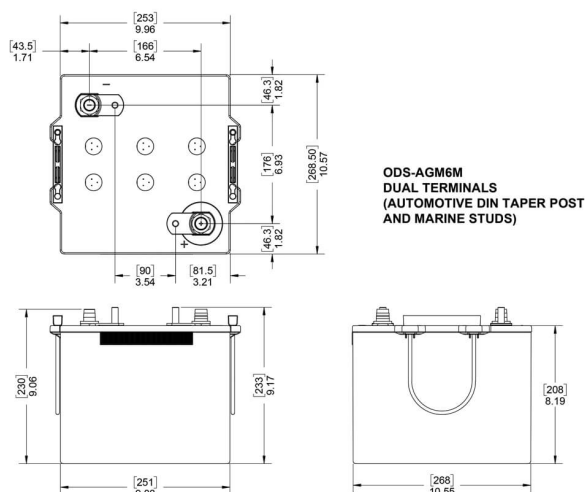

## Drawings & Terminal Position

#### Dimensions and Weight

Length	11.3 in / 287 mm
Width	10.6 in / 269 mm
Height (terminals included)	9.2 in / 234 mm
Height (container)	8.2 in / 208 mm
Weight	86 lbs / 39 kg