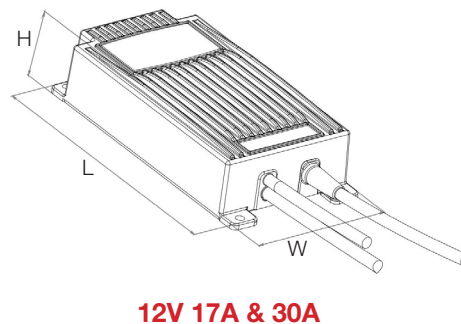

Selecting an ODYSSEY® Battery Charger

The table below provides a guide to select the appropriate charger for the ODYSSEY® battery range.

ODYSSEY® BATTERY

ODYSSEY® Battery Type	ODYSSEY® Battery Nominal Capacity (20hr Rate - Ah)	Recommended ODYSSEY® Battery Charger		
		12V 7A	12V 17A	12V 30A
PC310	8	✓		
PC370	15	✓		
PC535	14	✓		
PC545	13	✓		
PC625	18	✓		
PC680	16	✓		
PC925	28	✓		
PC950	34	✓		
PC1100	45		✓	
PC1200	42		✓	
PC1220	70		✓	
PC1230	55		✓	
PC1350	95			✓
PC1400	65		✓	
PC1500	68		✓	
PC1700	68		✓	
PC1750	74		✓	
PC1800-FT	214			✓
PC2150	100			✓
629-DIN B-1300	170			✓
625-DIN C-1500	220			✓

Note: larger chargers can be used which may result in a shorter recharge time

General Specifications

ODYSSEY® Battery Charger	Charge Current (A)	Nominal Voltage (V)	Nominal Dimensions (mm)			Typical Weight (kg)	Battery Connections
			Length	Width	Height		
7A	7	12	155	80	42	1.1	Crocodile Clips
17A	17	12	192	98	44.5	1.7	Crocodile Clips
30A	30	12	192	98	44.5	1.7	Crocodile Clips

Outline Drawings

EnerSys
Power/Full Solutions

EnerSys World Headquarters
2366 Bernville Road, Reading, PA 19605, USA
Tel: +1-610-208-1991 / +1-800-538-3627

EnerSys EMEA
EH Europe GmbH, Baarerstrasse 18, 6300 Zug, Switzerland

EnerSys Asia
152 Beach Road, Gateway East Building #11-08, Singapore 189721
Tel: +65 6508 1780

Contact: