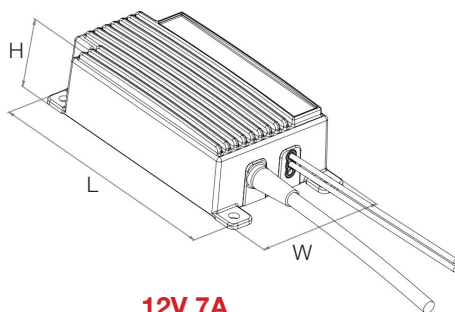

Selecting an ODYSSEY® Battery Charger

The table below provides a guide to select the appropriate charger for the ODYSSEY® battery range.

ODYSSEY® BATTERY

ODYSSEY® Battery Type	ODYSSEY® Battery Nominal Capacity (20hr Rate - Ah)	Recommended ODYSSEY® Battery Charger		
		12V 7A	12V 17A	12V 30A
PC310	8	✓		
PC370	15	✓		
PC535	14	✓		
PC545	13	✓		
PC625	18	✓		
PC680	16	✓		
PC925	28	✓		
PC950	34	✓		
PC1100	45		✓	
PC1200	42		✓	
PC1220	70		✓	
PC1230	55		✓	
PC1350	95			✓
PC1400	65		✓	
PC1500	68		✓	
PC1700	68		✓	
PC1750	74		✓	
PC1800-FT	214			✓
PC2150	100			✓
629-DIN B-1300	170			✓
625-DIN C-1500	220			✓

Note: larger chargers can be used which may result in a shorter recharge time

General Specifications

ODYSSEY® Battery Charger	Charge Current (A)	Nominal Voltage (V)	Nominal Dimensions (mm)			Typical Weight (kg)	Battery Connections
			Length	Width	Height		
7A	7	12	155	80	42	1.1	Crocodile Clips
17A	17	12	192	98	44.5	1.7	Crocodile Clips
30A	30	12	192	98	44.5	1.7	Crocodile Clips

Outline Drawings

EnerSys
Power/Full Solutions

EnerSys World Headquarters
2366 Bernville Road, Reading, PA 19605, USA
Tel: +1-610-208-1991 / +1-800-538-3627

EnerSys EMEA
EH Europe GmbH, Baarerstrasse 18, 6300 Zug, Switzerland

EnerSys Asia
152 Beach Road, Gateway East Building #11-08, Singapore 189721
Tel: +65 6508 1780

Contact: